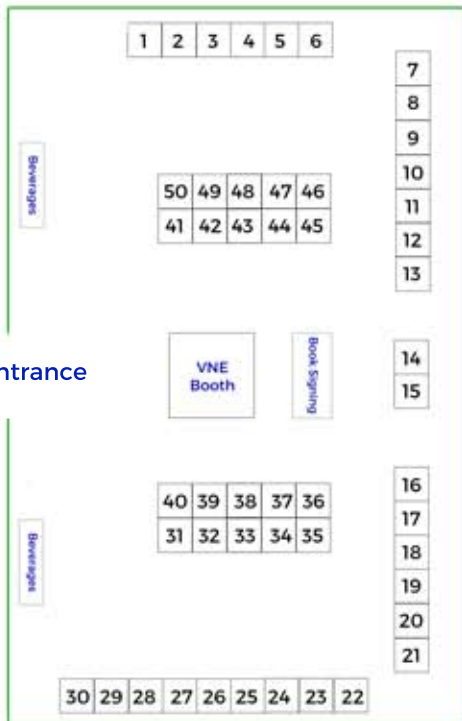

Main Entrance